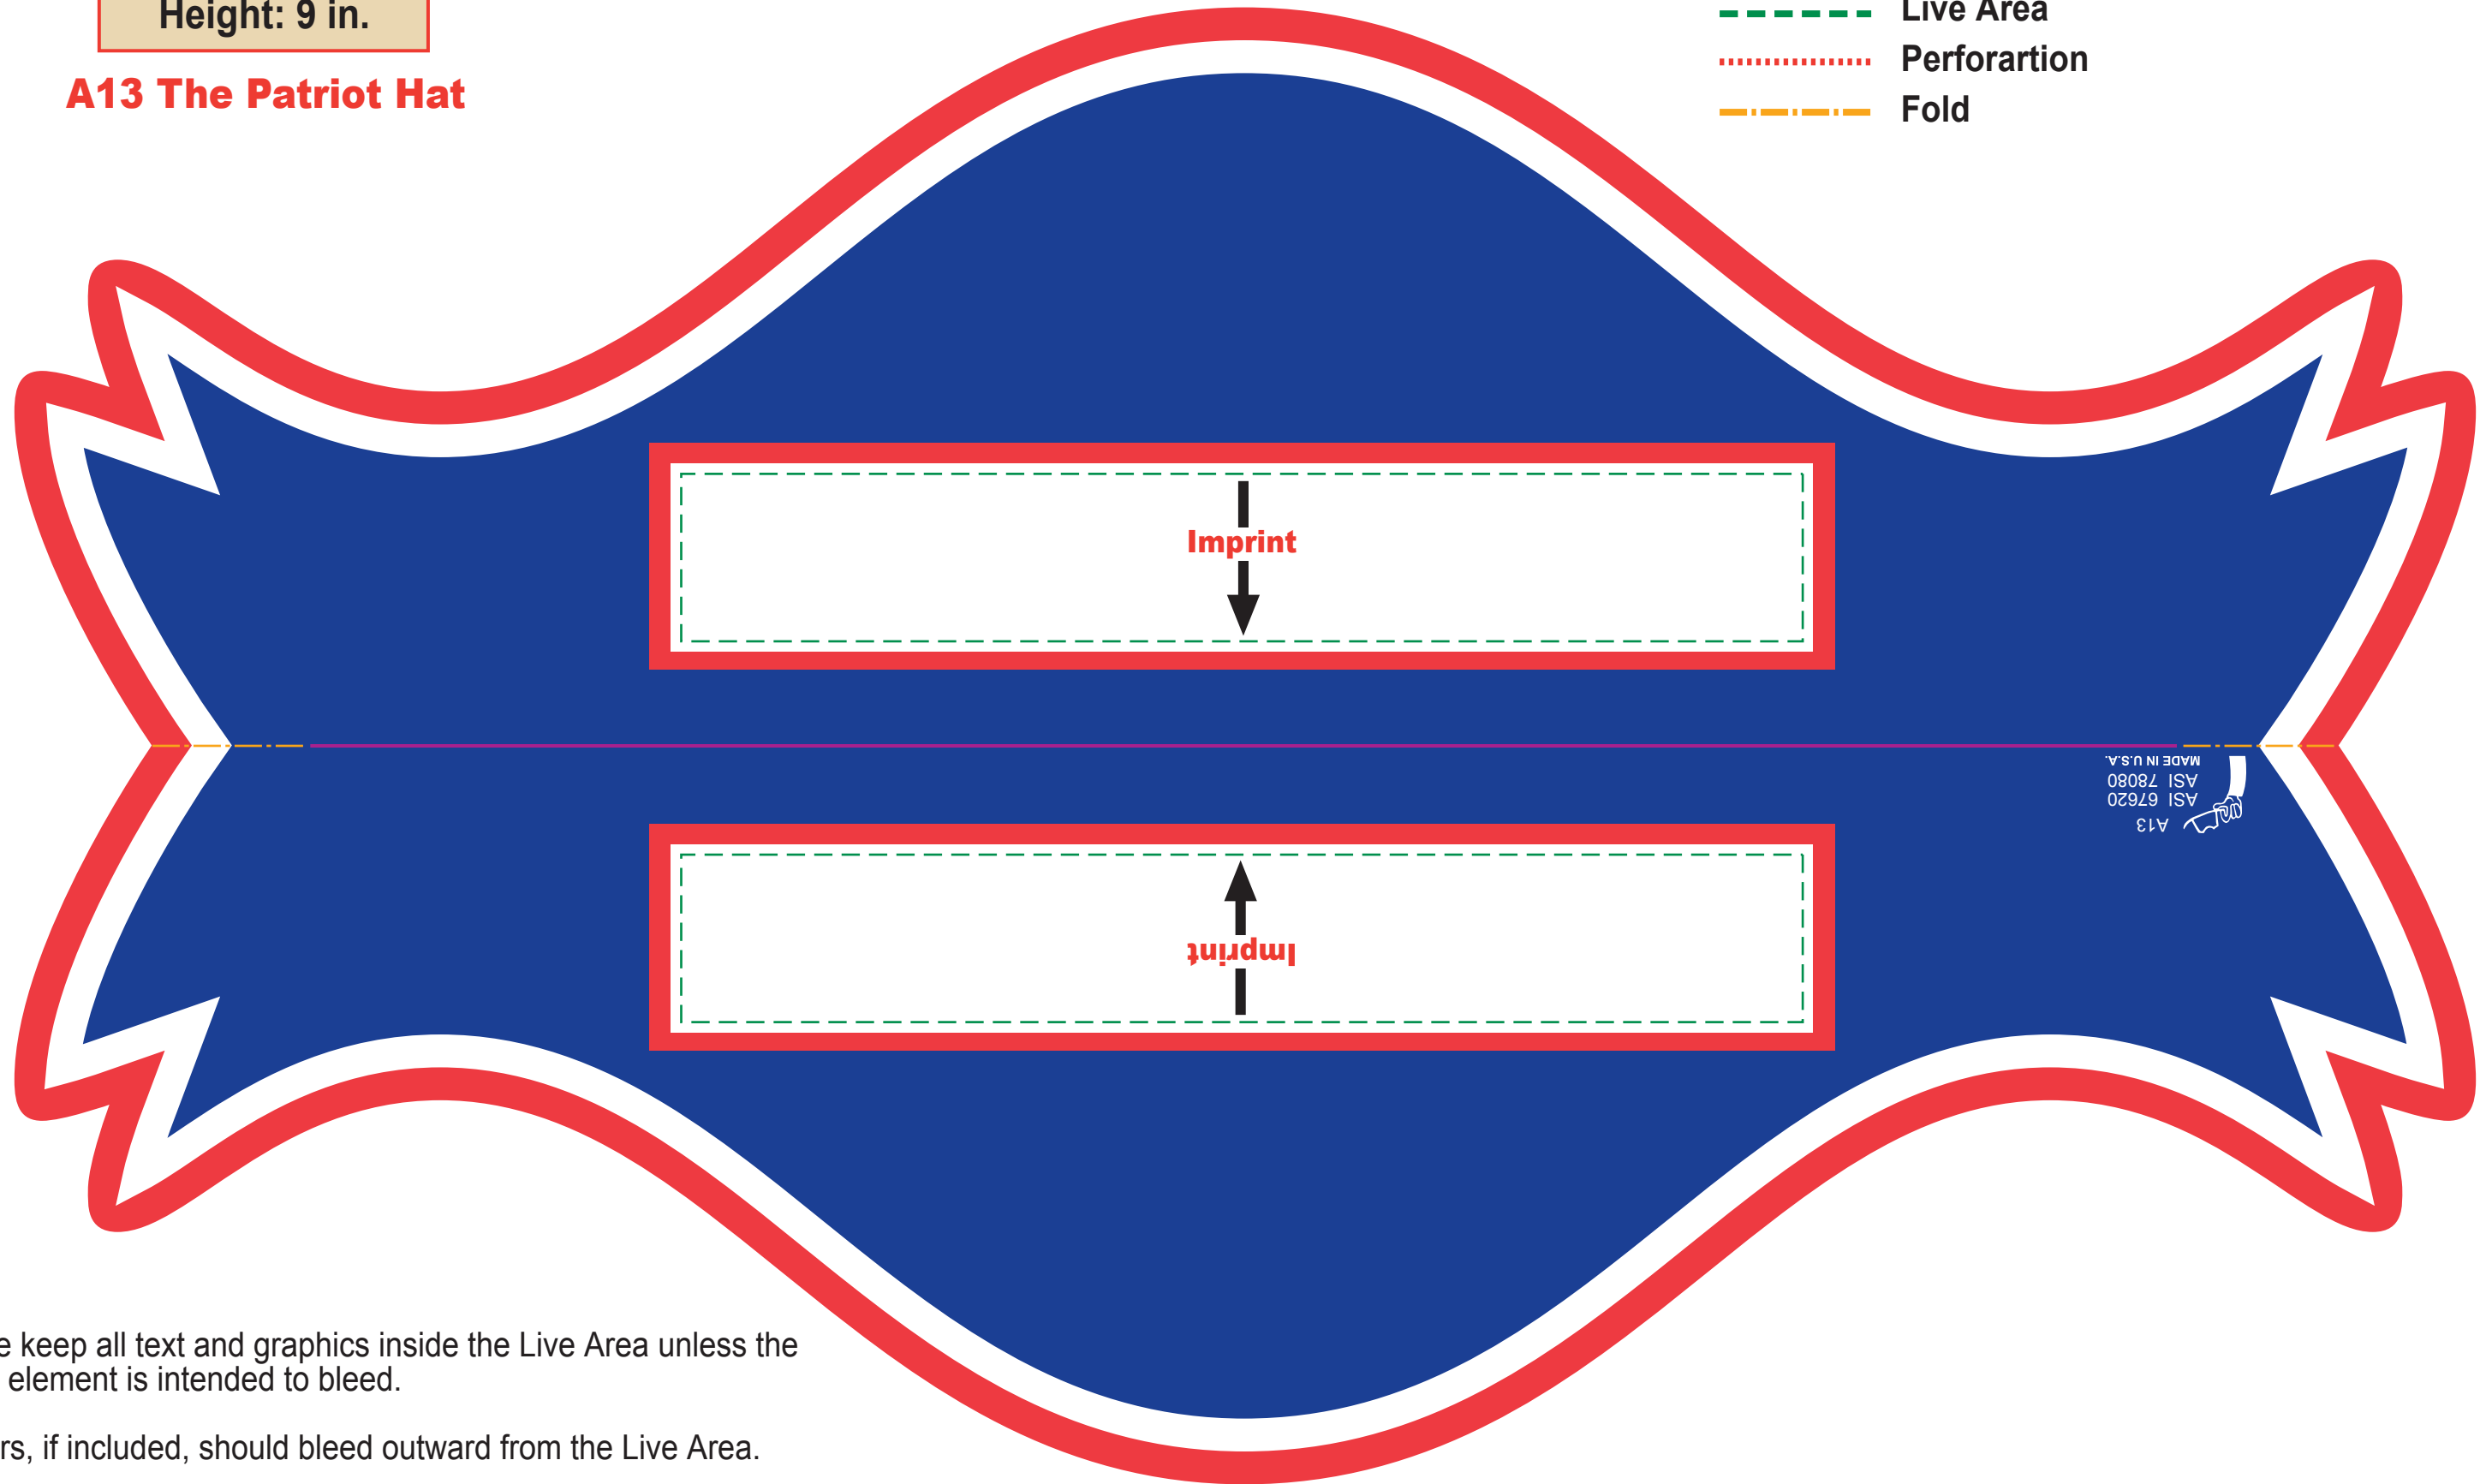

Actual size
Width: 15 in.
Height: 9 in.

A13 The Patriot Hat

- Die Line (represents actual cut product)
- - - Live Area
- Perforation
- . - . - . Fold

- Please keep all text and graphics inside the Live Area unless the graphic element is intended to bleed.
- Borders, if included, should bleed outward from the Live Area.
- Please model spot colors using the Pantone solid coated Matching System
- Please submit all Fonts and Links for output with your Final Composite.